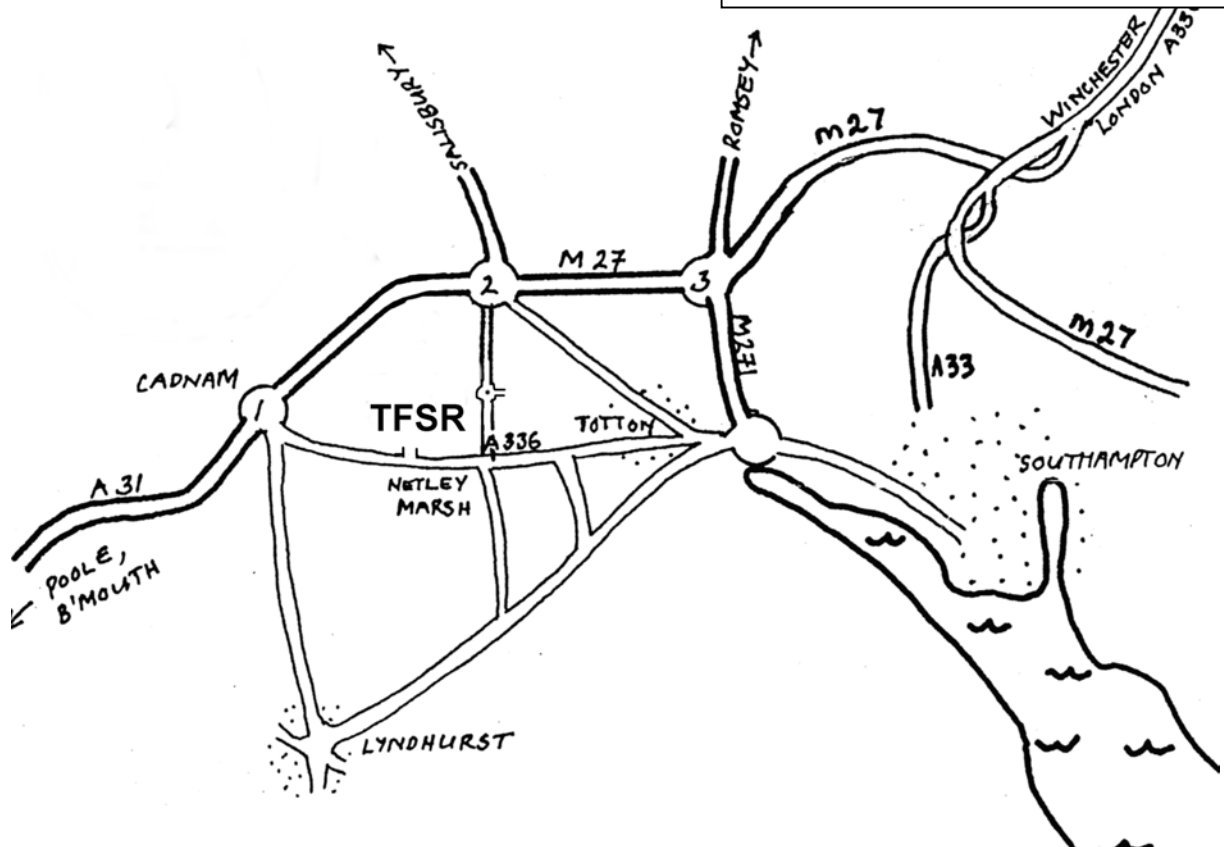

How to find Tools for Self Reliance

- M27 exit 2
- South about 1.5 miles to 2nd roundabout
- Right turn west toward Cadnam & Netley Marsh and go 400 yards
- note White Horse pub on left & school and church on right, 100 yards more
- turn right into TFSR workshops, you will see a TFSR sign on a post by the road along with A-frame signs of the tenants.
- go toward the main building with the mural painting, turn right then left around the building to the parking lot in back.
- Office entrance is in the end of the main building you passed.